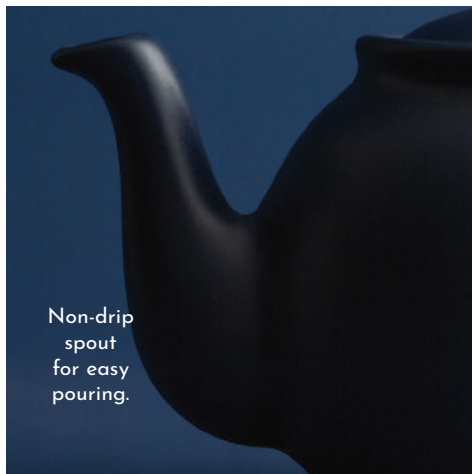

Rockingham Teapot.

Non-drip spout for easy pouring.