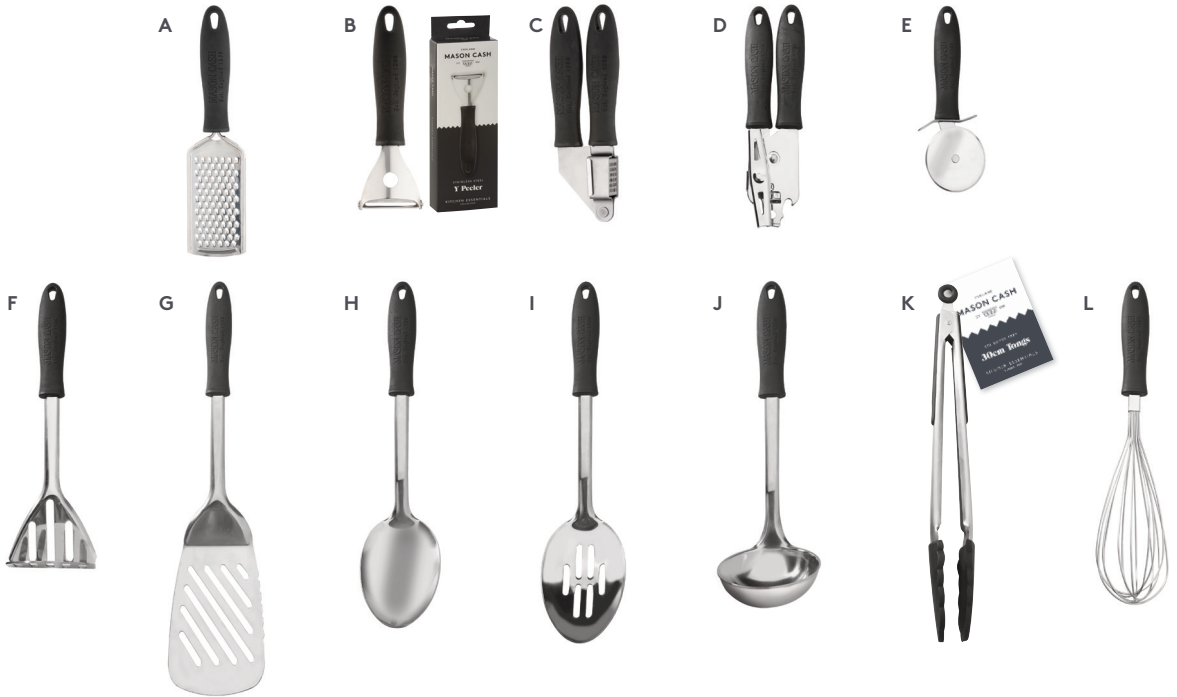

COLLECTION

Essentials

Mason Cash® Kitchen Utensils have been designed to give strength, durability, style and comfort in the kitchen. Made from quality, dishwasher-safe, stainless steel and finished with soft grip handles and hanging hoops, the tools offer great value and performance. The breadth of the range ensures that all cook's needs are met.

A: Grater NEW

H 24.5cm. Stainless Steel & Silicone Swing Ticket

2007.587 • CTN 6

B: Y Peeler NEW

H 18cm. Stainless Steel & Silicone Gift Box

2007.588 • CTN 6

C: Garlic Press NEW

H 20cm. Stainless Steel & Silicone Swing Ticket

2007.589 • CTN 6

D: Can Opener

H 20.5cm. Stainless Steel and Silicone Swing Ticket

2007.573 • CTN 6

E: Pizza Cutter

H 18cm. Stainless Steel and Silicone Swing Ticket

2007.562 • CTN 6

F: Masher

H 27.5cm. Stainless Steel and Silicone Swing Ticket

2007.555 • CTN 6

G: Slotted Turner

H 32cm. Stainless Steel and Silicone Swing Ticket

2007.550 • CTN 6

H: Solid Spoon

H 33cm. Stainless Steel and Silicone Swing Ticket

2007.551 • CTN 6

I: Slotted Spoon

H 33cm. Stainless Steel and Silicone Swing Ticket

2007.552 • CTN 6

J: Ladle

H 31.5cm. Stainless Steel and Silicone Swing Ticket

2007.554 • CTN 6

K: Tongs

H 30cm. Stainless Steel and Silicone Swing Ticket

2007.581 • CTN 6

L: Balloon Whisk

H 29.5cm. Stainless Steel and Silicone Swing Ticket

2007.572 • CTN 6