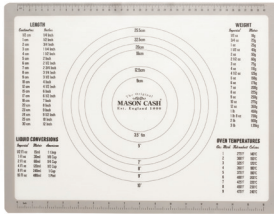

Baking and Pastry Mat
H 41 x W 11 x D 3 cm
Silicone. Sleeve

2008.207 • CTN 6

Cake Tester
23.5 x 60 cm
Stainless Steel. Backing Card

2007.933 • CTN 12

Ceramic Baking Beans
H 11 x Dia 9.5 cm. 600g
Stoneware. Tub