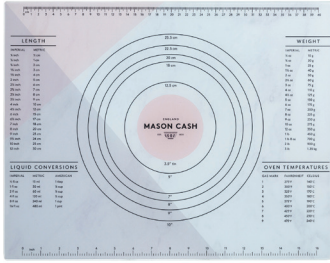

The roller shaker rolls and measures pastry and can be filled with flour to dust work surfaces when rolling.

Pastry Board

W 45 x D 35 cm
Glass. Label

2008.193 • CTN 6

Measuring Jug

H 10 x W 20.5 x D 15 cm. 1 ltr
Stoneware. Swing Ticket