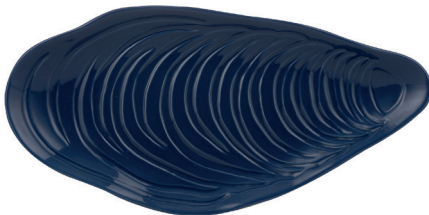

H 11 x Dia 24 cm. 2 ltr
Earthenware. Label

2002.154 • CTN 3

Batter Bowl

H 13 x W 19 x D 25 cm. 1.9 ltr
Stoneware. Swing Ticket

2002.158 • CTN 4

Large Shell Platter

H 3.5 x W 20 x D 41 cm
Stoneware. Label

2002.160 • CTN 6