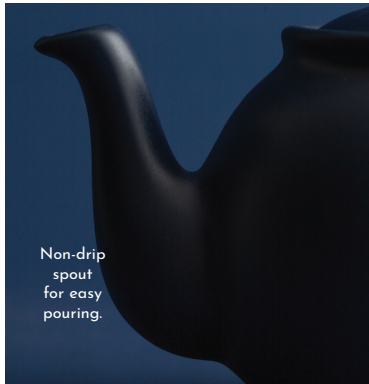

Rockingham Teapot.

Non-drip
spout
for easy
pouring.