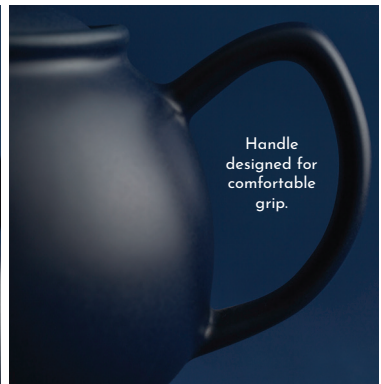

Handle
designed for
comfortable
grip.