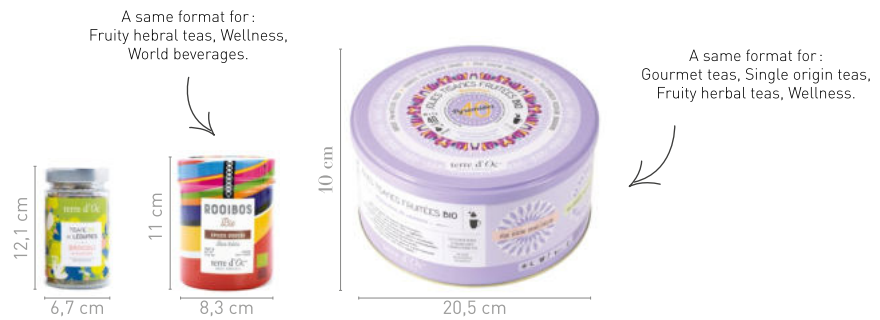

Merchandising