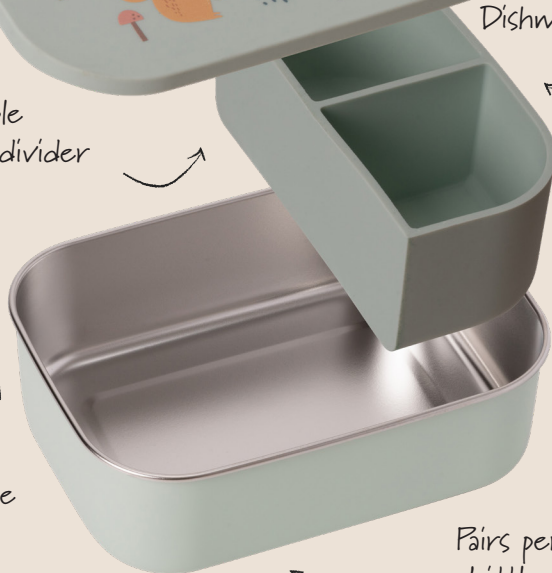

# Lunch Boxes

Ocean friendly 100%  
pure silicone lid

Certified food safe

Dishwasher safe

Removable  
compartment divider

BPA, PVC &  
Phthalates free

Pairs perfectly with  
Little Lund water  
bottles

High grade stainless steel base

# Skittle Water Bottles

**7369**

Capacity 300ml / 10oz  
Dimensions 7.5 x 7.5 x 18.7cm

**7368**

Capacity 300ml / 10oz  
Dimensions 7.5 x 7.5 x 18.7cm

**7367**

Capacity 300ml / 10oz  
Dimensions 7.5 x 7.5 x 18.7cm