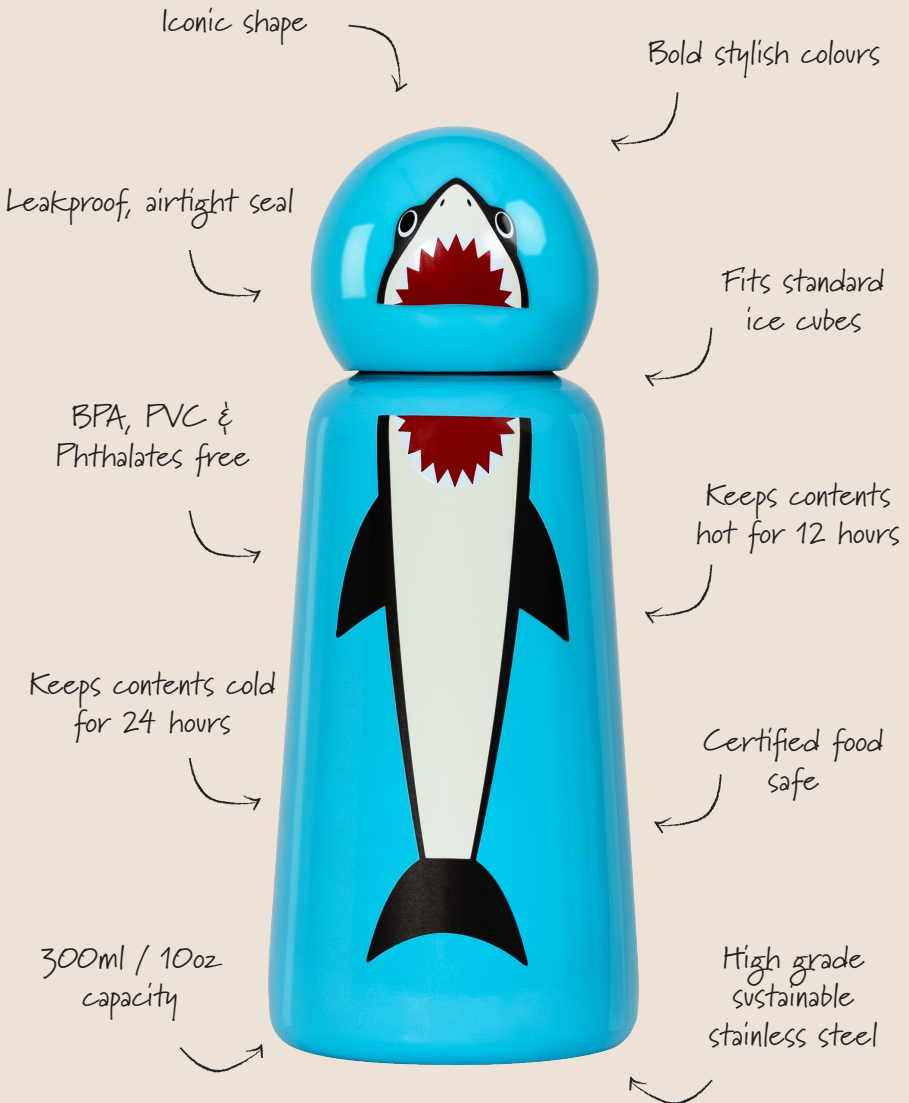

Skittle Water Bottles