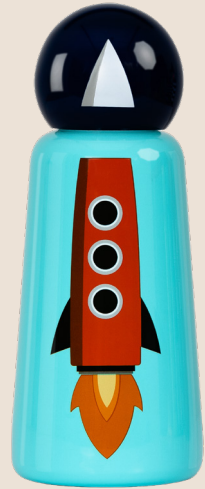

# Skittle Water Bottles

**7369**

Capacity 300ml / 10oz  
Dimensions 7.5 x 7.5 x 18.7cm

**7368**

Capacity 300ml / 10oz  
Dimensions 7.5 x 7.5 x 18.7cm

**7367**

Capacity 300ml / 10oz  
Dimensions 7.5 x 7.5 x 18.7cm

**7356**

Capacity 300ml / 10oz  
Dimensions 7.5 x 7.5 x 18.7cm

**7357**

Capacity 300ml / 10oz  
Dimensions 7.5 x 7.5 x 18.7cm

**7278**

Capacity 300ml / 10oz  
Dimensions 7.5 x 7.5 x 18.7cm

**7302**

Capacity 300ml / 10oz  
Dimensions 7.5 x 7.5 x 18.7cm