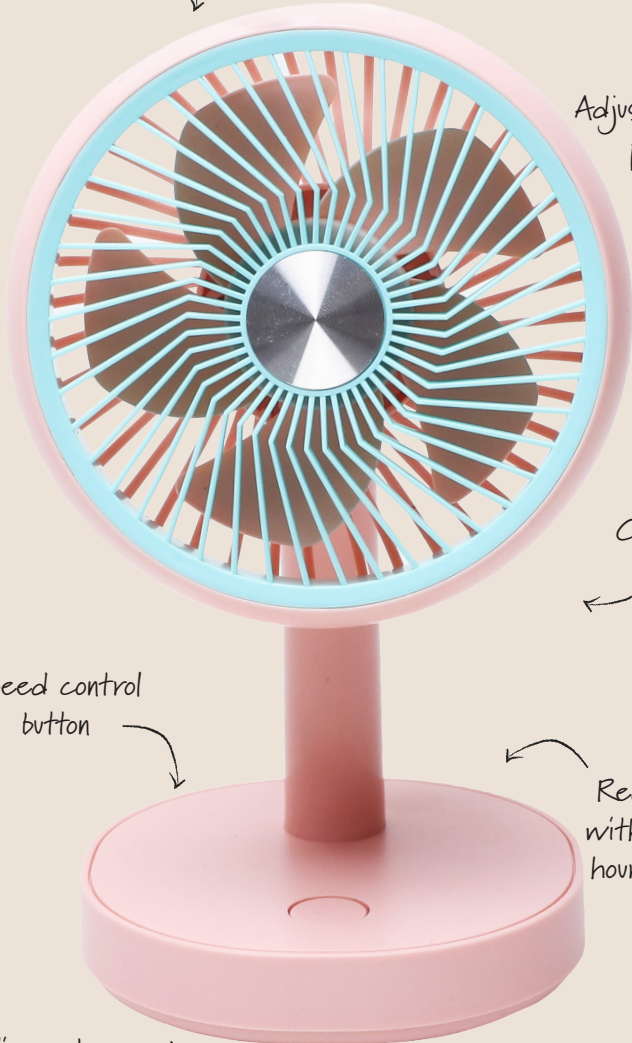

# Wireless Desk Fan

3 speed settings

Adjustable head position

Cordless

Speed control button

Rechargeable with up to 10 hours battery life

Non slip silicone base

**7557**

Dimensions 18 x 9cm

**7556**

Dimensions 18 x 9cm

**7558**

Dimensions 18 x 9cm

# Wireless Lamp

Touch to change colour  
8 colour settings

Soft silicone bulb

Wireless - can  
be used in any  
location

Up to 45 hours  
battery life

Turn to power off

Turn to power  
on and set  
brightness