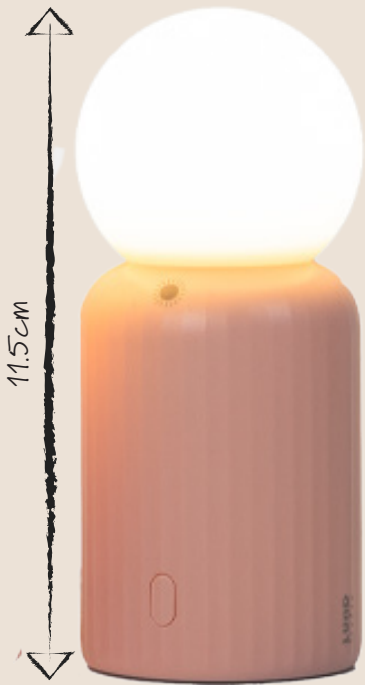

The silicone bulb has 8 colour settings and a dimmer switch to adjust the brightness.

**7476**

Dimensions 7.3 x 17.9cm

**7477**

Dimensions 7.3 x 17.9cm

**7478**

Dimensions 7.3 x 17.9cm

**7470**

Dimensions 7.3 x 17.9cm

**7471**

Dimensions 7.3 x 17.9cm

6cm shorter  
2cm narrower

5cm

7.3cm

17.9cm

# Mini Lamp

Touch to change colour  
8 colour settings

Soft silicone bulb

Up to 7 hours  
battery life

Wireless - can  
be used in any  
location

Charge via  
USB-C

Push to power  
on/off