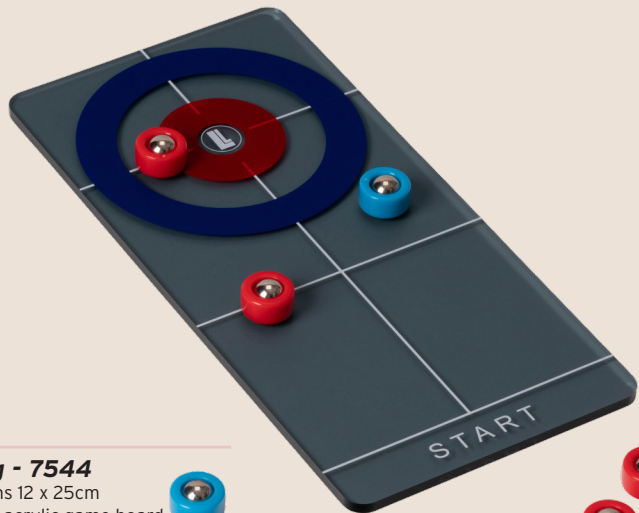

Dimensions 5 x 11.5cm

**7541**

Dimensions 5 x 11.5cm

# Desktop Games

Unleash the fun with our desktop games collection! These sleek and easy-to-clean desktop games are crafted from recycled acrylic and come in stylish packaging made from 100% recycled materials. Choose from 8 exciting games, including cornhole, curling, shuffleboard, bowling, card games, dominoes, tic-tac-toe, and chess/draughts. Get ready to level up your gaming experience with our awesome desktop games!

---

**Cornhole - 7543**

Dimensions 11 x20 x5cm

4 white & 4 black mini sandbags / acrylic game board

---

**Curling - 7544**

Dimensions 12 x 25cm

8 curling stones / acrylic game board

---

**Shuffleboard - 7545**

Dimensions 12 x 25cm  
8 pucks / acrylic game board

---

**Bowling - 7546**

Dimensions 11 x 20 x 5cm  
10 pins / ball / acrylic bowling alley

---

**Card Game Set - 7548**