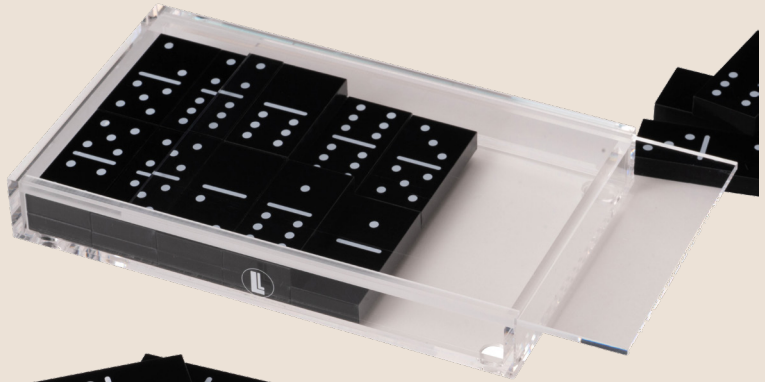

Dominoes Set - 7550

Dimensions 18.7 x 11.2 x 2.2cm
24 piece dominoes / acrylic case

5 060893 262140

Chess & Draughts Set - 7552

Dimensions 30 x 30cm
32 piece set

5 060893 262164